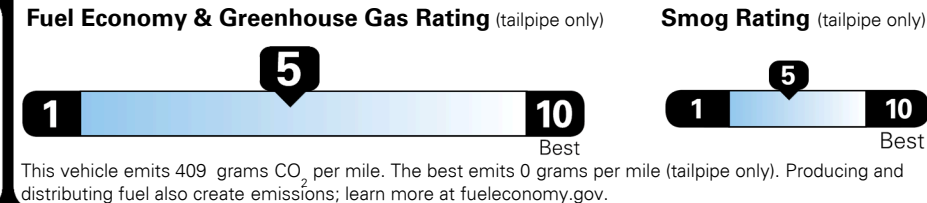

Manufacturer's Suggested Retail Price: **$38,000.00**

ADDED FEATURES:

- *Cargo Tray $100.00
- *First Aid Kit $30.00
- *Wheel Locks $55.00

Inland Freight & Handling : $950.00
Total Price : $39,135.00

Genesis offers dynamic design, advanced safety, premium performance & smart luxury.

EPA DOT Fuel Economy and Environment

Gasoline Vehicle

Fuel Economy

22 MPG
combined city/hwy

18 MPG
city

29 MPG
highway

4.5 gallons per 100 miles

Large Cars range from 14 to 40 MPG. The best vehicle rates 119 MPGe.

You spend $1,000 more in fuel costs over 5 years compared to the average new vehicle.

Annual fuel cost $2,400

Actual results will vary for many reasons, including driving conditions and how you drive and maintain your vehicle. The average new vehicle gets 24 MPG and costs $11,000 to fuel over 5 years. Cost estimates are based on 15,000 miles per year at $ 3.50 per gallon. MPGe is miles per gasoline gallon equivalent. Vehicle emissions are a significant cause of climate change and smog.

fueleconomy.gov

Calculate personalized estimates and compare vehicles

Manufacturer's suggested retail price includes manufacturer's recommended pre-delivery service. Gasoline license and title fees state and local taxes and dealer installed options and accessories are not included in the manufacturer's suggested retail price. This label has been affixed to this vehicle by Hyundai Motor America, pursuant to the requirements of 15 U.S.C. 1231 et seq. which prohibits its removal or alteration prior to delivery to the ultimate purchaser.

PARTS CONTENT INFORMATION FOR VEHICLE IN THIS CARLINE:
U.S./CANADIAN PARTS CONTENT: 5 %
MAJOR SOURCES OF FOREIGN PARTS CONTENT: KOREA: 81 %

Note: Parts content does not include final assembly, distribution, or other non-parts costs.

FOR THIS VEHICLE:
FINAL ASSEMBLY POINT: ULSAN, KOREA
COUNTRY OF ORIGIN:
ENGINE: KOREA
TRANSMISSION: KOREA

334 B 16457ANIAR